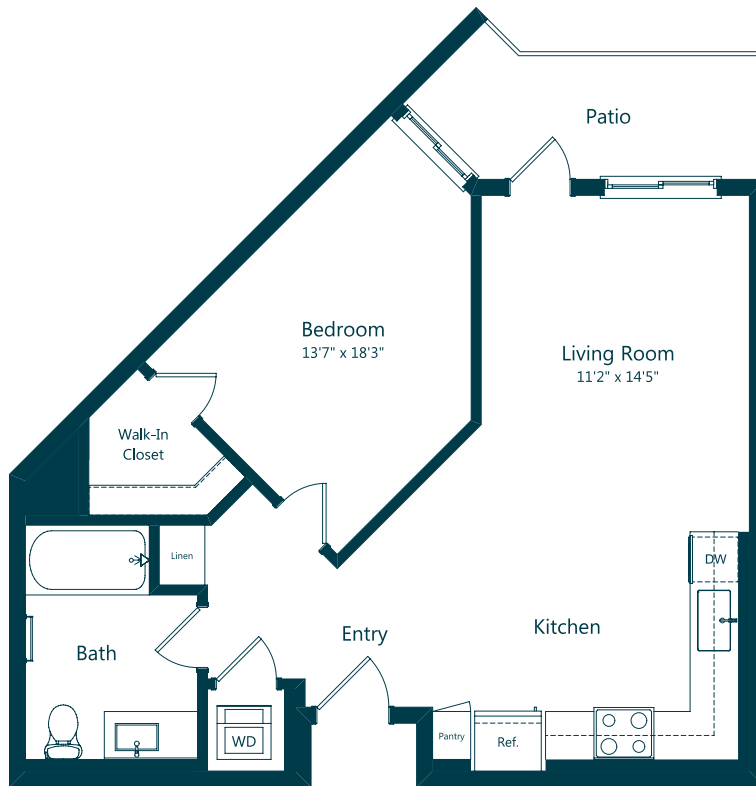

1A

1 BED | 1 BATH

658

SQ. FT.

	2771 N Garey Ave Pomona, CA 91767
	livethegabriel.com

Floor plans are artist's rendering. All dimensions are approximate. Actual product and specifications may vary in dimension or detail. Not all features are available in every apartment. Prices and availability are subject to change. Please see a representative for details.