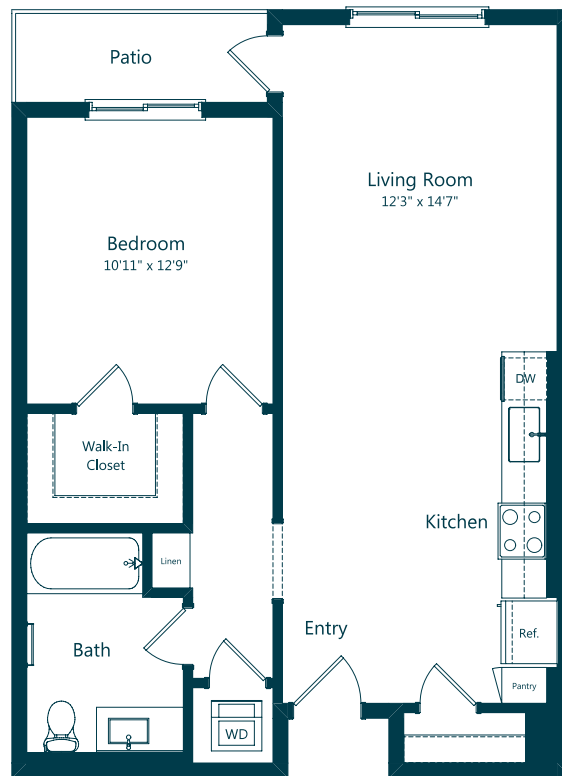

# 1B

1 BED | 1 BATH

# 734

SQ. FT.

	2771 N Garey Ave   Pomona, CA 91767
	<a href="http://livethegabriel.com">livethegabriel.com</a>

*Floor plans are artist's rendering. All dimensions are approximate. Actual product and specifications may vary in dimension or detail. Not all features are available in every apartment. Prices and availability are subject to change. Please see a representative for details.*