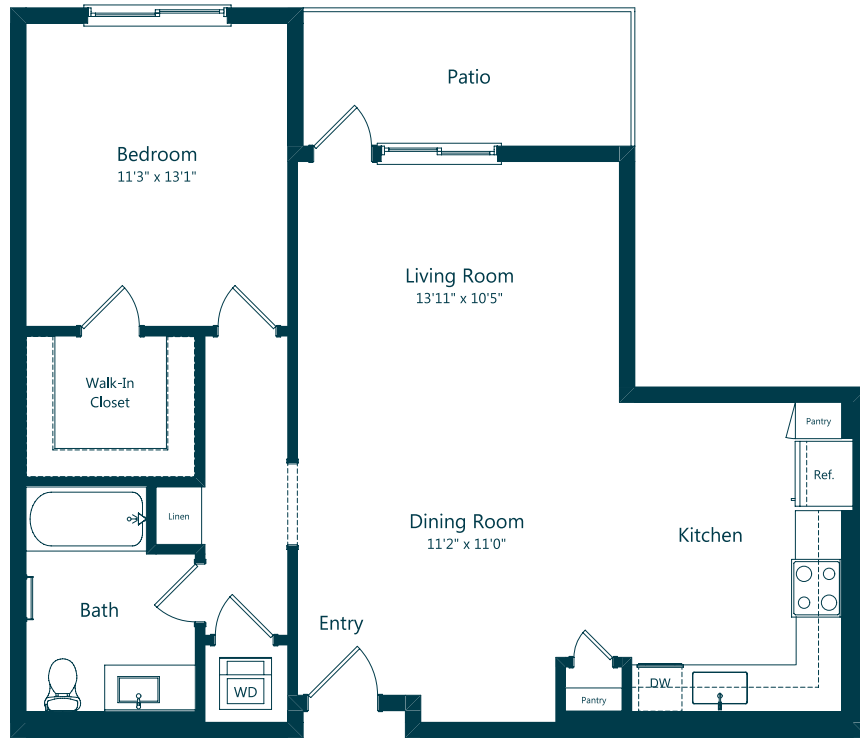

1D

1 BED | 1 BATH

842

SQ. FT.

	2771 N Garey Ave Pomona, CA 91767
	livethegabriel.com

Floor plans are artist's rendering. All dimensions are approximate. Actual product and specifications may vary in dimension or detail. Not all features are available in every apartment. Prices and availability are subject to change. Please see a representative for details.